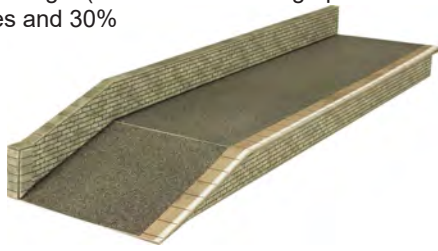

CODE	TYPE	PRICE
PN133	Metcalfe N Signal Box Set	£9.49

OUR SHOP IS OPEN

MONDAY- FRIDAY 09.00-17.00

SATURDAY 09.00-16.30

METCALFE N SCALE STONE PLATFORM KIT a truly versatile platform system that can be made into virtually any shape you like. Straight, curved, islands or bays. All in one platform or sectional separate units, the choice is yours. This box type structure with pre-cut components is both easy and pleasing to construct. Kit contains enough components to build up to 7ft in length (based on an average platform width of 3 inches and 30% wastage).