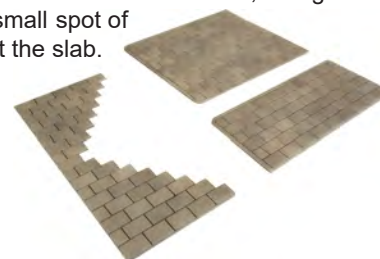

CODE	TYPE	PRICE
PO210	Metcalfe OO/HO Self Adhesive Paving	£6.99

METCALFE N SCALE KITS

METCALFE N SCALE TERRACE HOUSES IN RED BRICK the mainstay of any town layout. Red brick terraced houses, add multiple kits to create detailed streets to your layout. Two blocks of two terraced houses, that stand on a modular base, with optional bay windows and dormer roofs. The emphasis is very much on the rear yards and cobbled back street. When added to more kits they can be stood side by side or back to back creating the most complex and interesting street scenes available to any modeler.